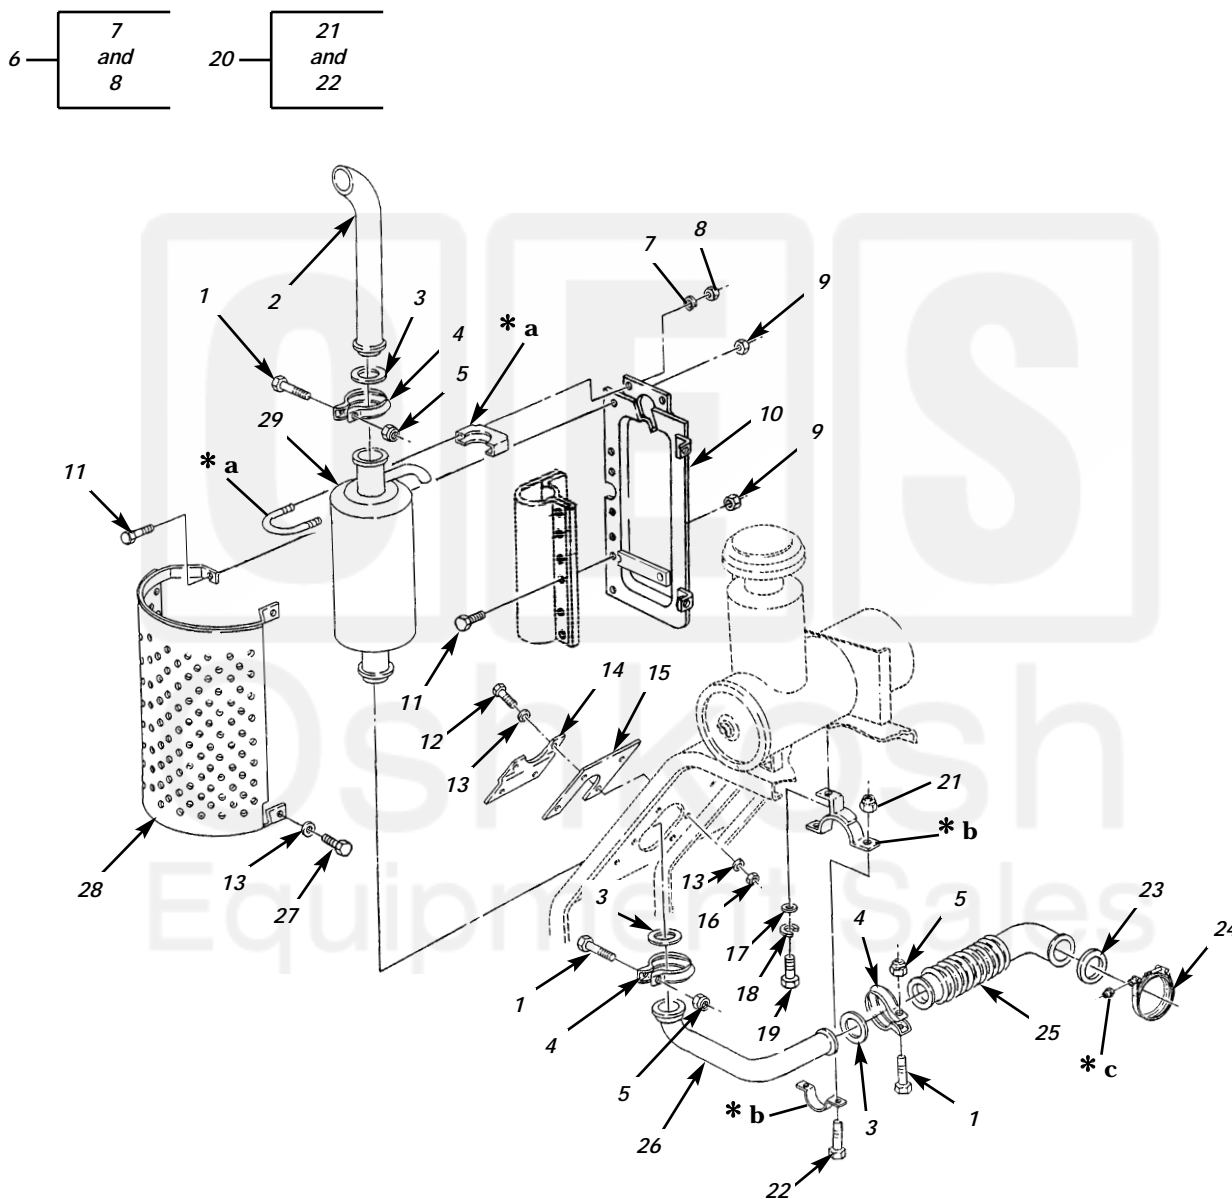

UNIT, DIRECT SUPPORT, AND GENERAL SUPPORT MAINTENANCE  
REPAIR PARTS AND SPECIAL TOOLS LIST

EXTENDED SERVICE PROGRAM (ESP)

TRUCK, CARGO, 2-1/2-TON, 6X6, M44A3 SERIES TRUCKS (DIESEL)

M35A3, W/O WINCH (NSN 2320-01-383-2047); W/WINCH (NSN 2320-01-383-3850);  
M35A3C, W/O WINCH (NSN 2320-01-383-2050); W/WINCH (NSN 2320-01-383-2049);  
M36A3, W/O WINCH (NSN 2320-01-383-2048); W/WINCH (NSN 2320-01-383-2046).